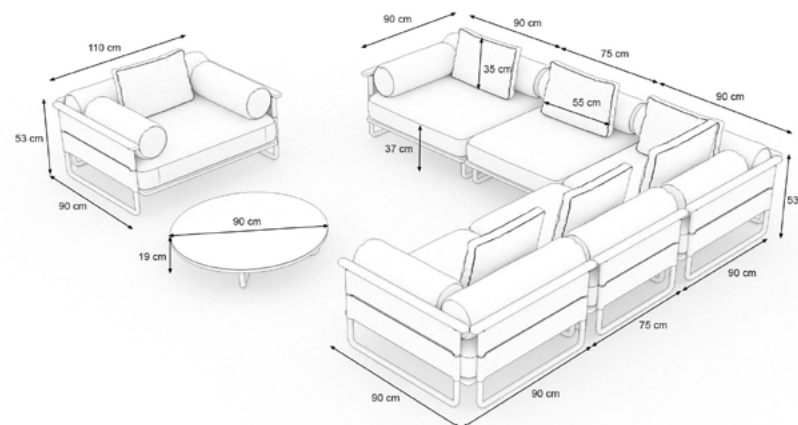

Reverie Lounge L

Material