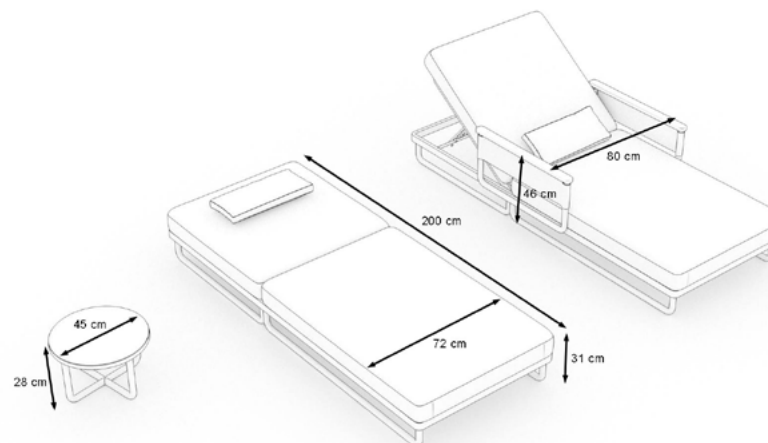

Reverie

Sun Lounger Set

Material