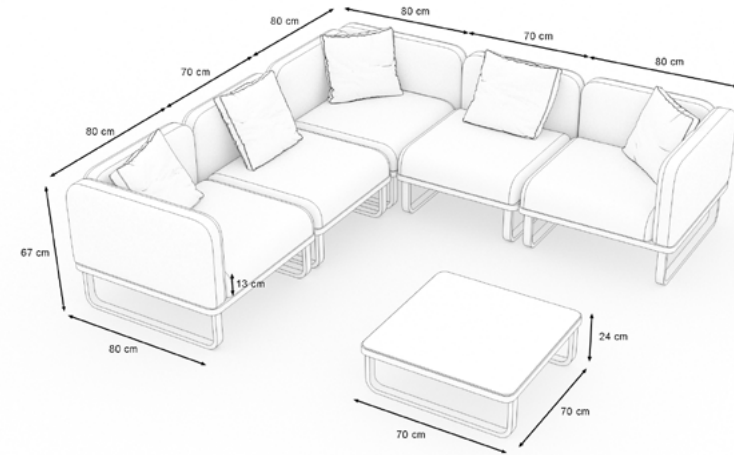

Solera Lounge Light

Material