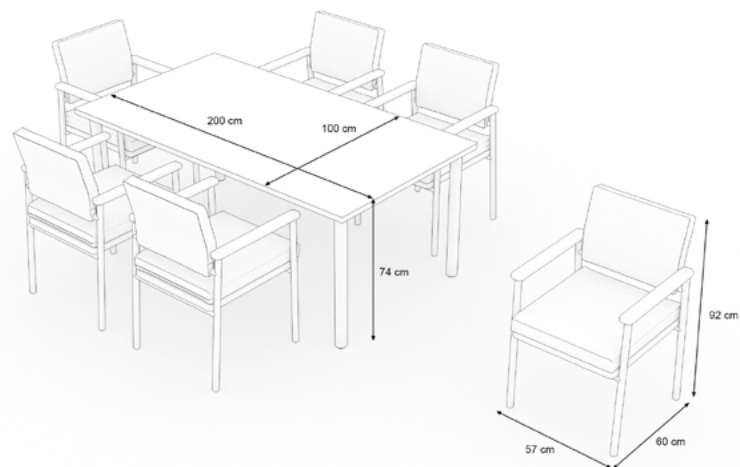

Lunare Dining Set

Material