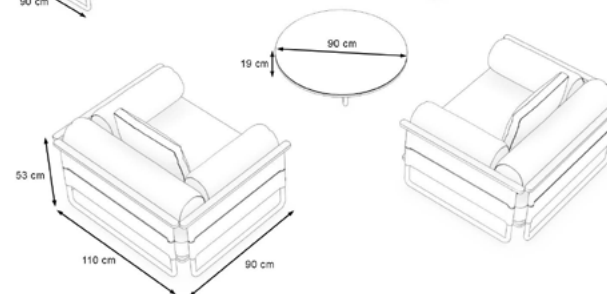

Reverie Lounge XL

Material