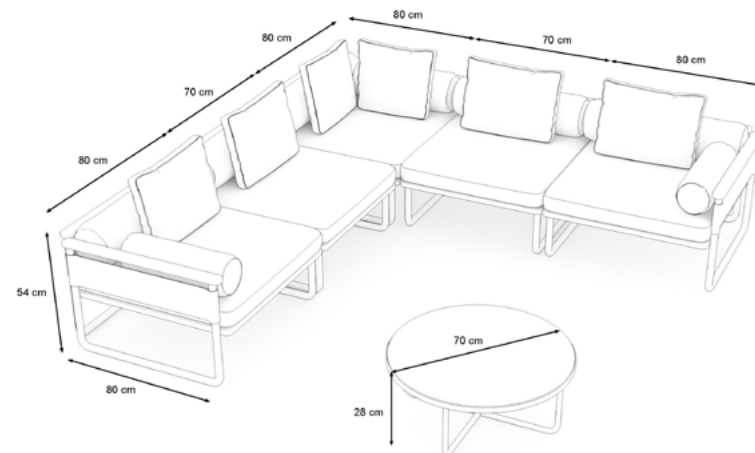

Reverie

Lounge Light

Material