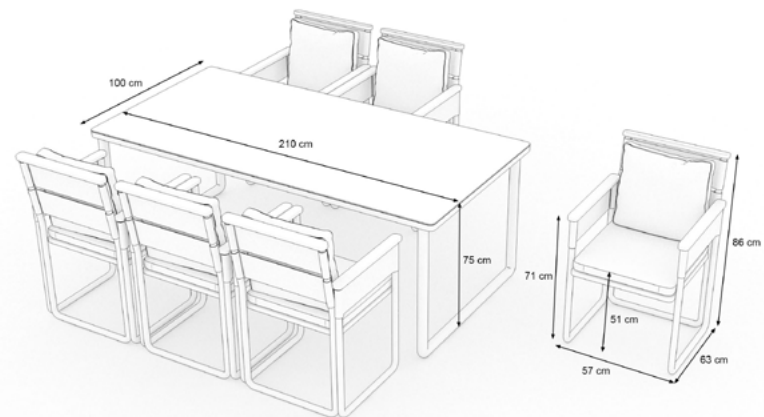

Reverie Dining Set

Material