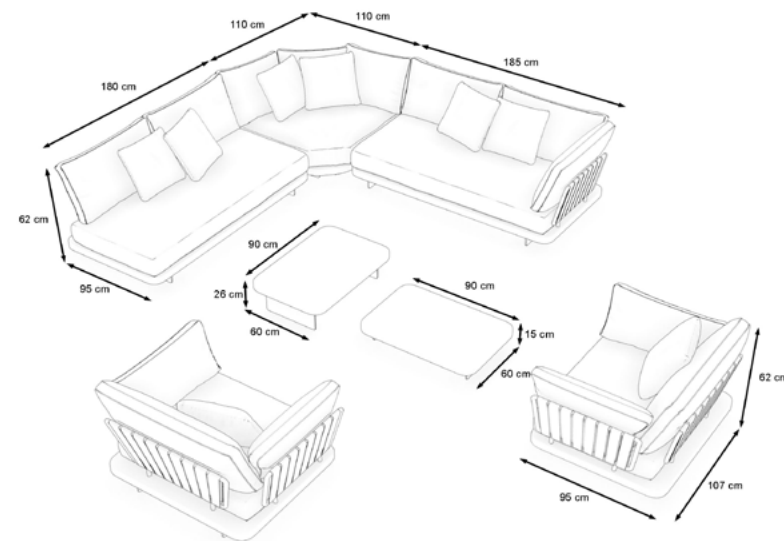

Aurora

Lounge XL

Material