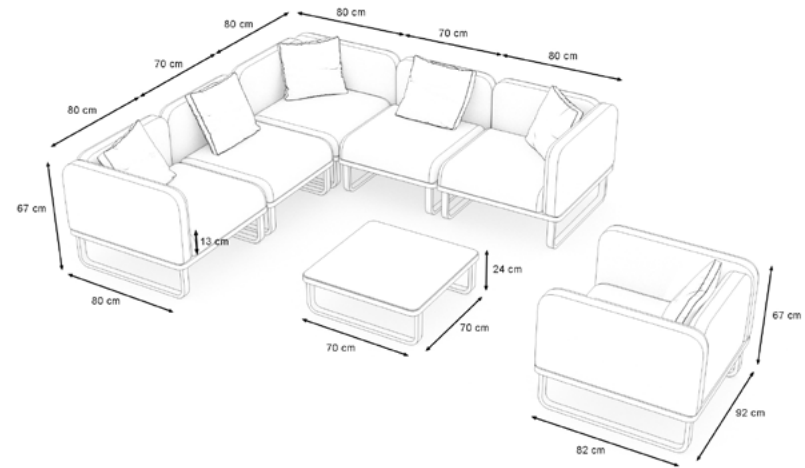

Solera

Lounge Light Plus

Material