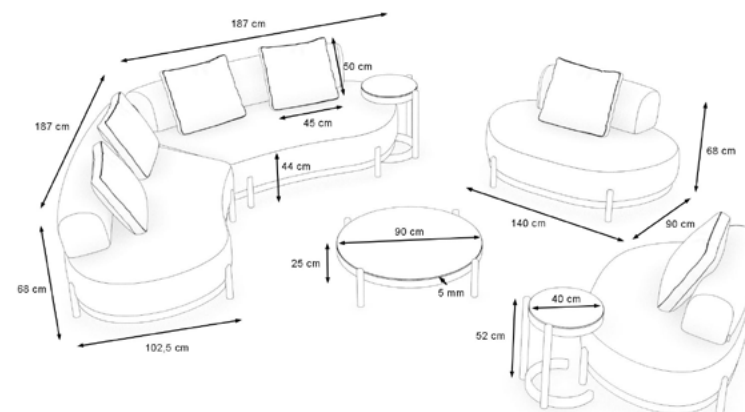

Ovana

Lounge XL

LOOKS BY WOLFGANG JOOP

Material

Bezug Sandstone Weave

Holzdekor

LOOKS
BY WOLFGANG JOOP

Outdoor Protection