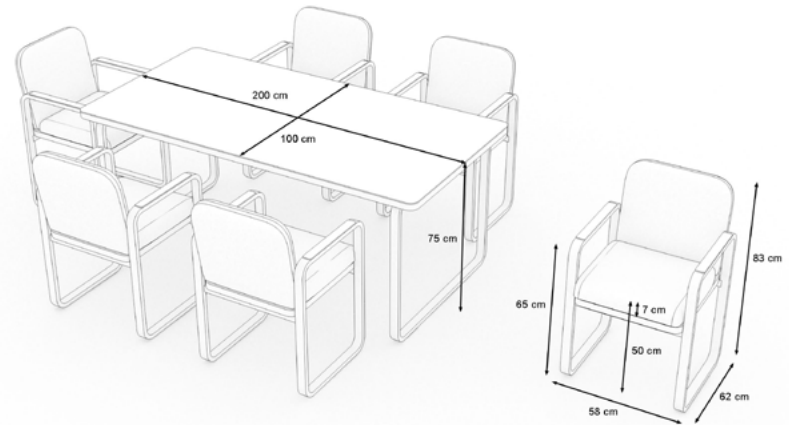

Solera Dining Set

Material