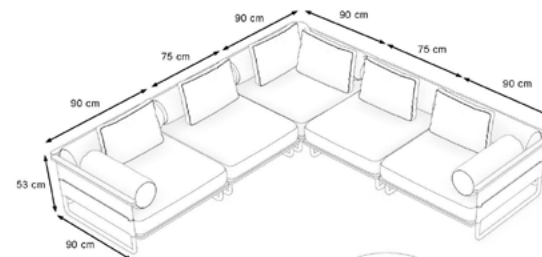

Reverie Lounge XL

Material